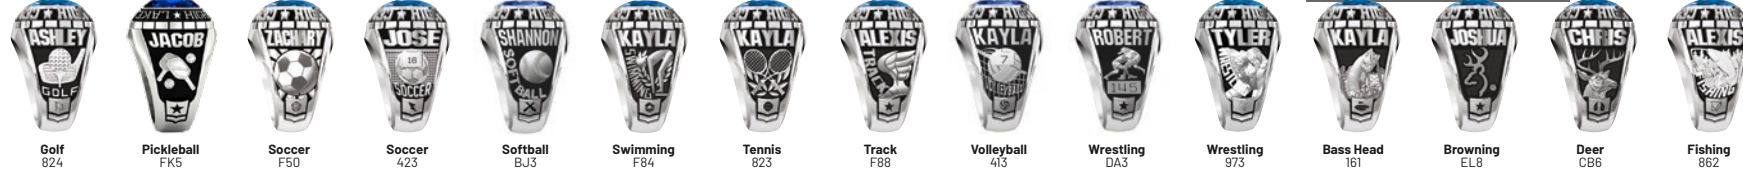

SPORTS

WILDLIFE / OUTDOORS