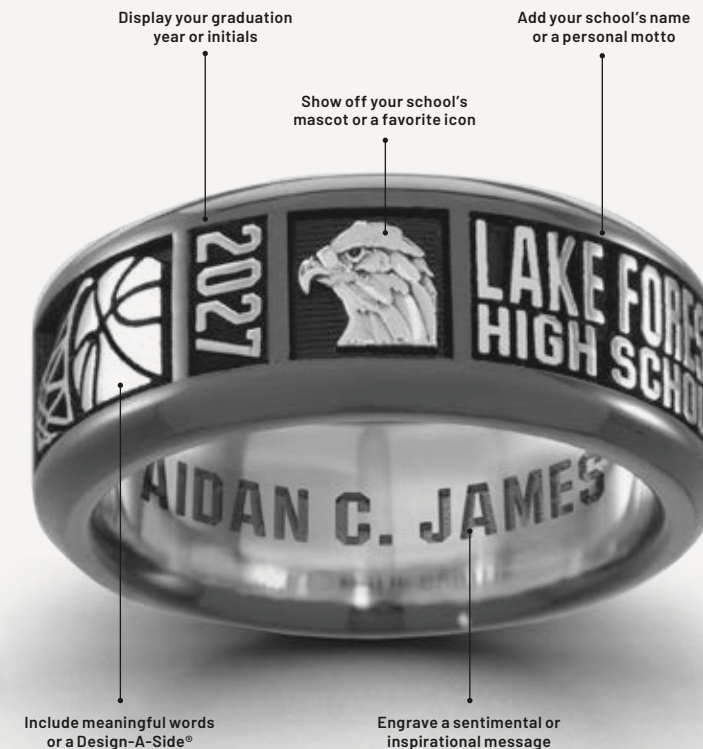

KRISTEN P.

BRAYDEN G. // TRIBUTE - MEN'S (A11)

TAKE A LOOK
REAL-LIFE RING STORIES

Every detail designed

PAGEANT - WOMEN'S (A14)

by YOU.

THE CLASS BAND 10MM (B21)

Create a class ring with maximum impact. This is your chance to build a completely customized piece of jewelry and tell your story with pride. Your made-to-order ring will be forged by expert craftspeople with decades of experience in our Denton, Texas facility.