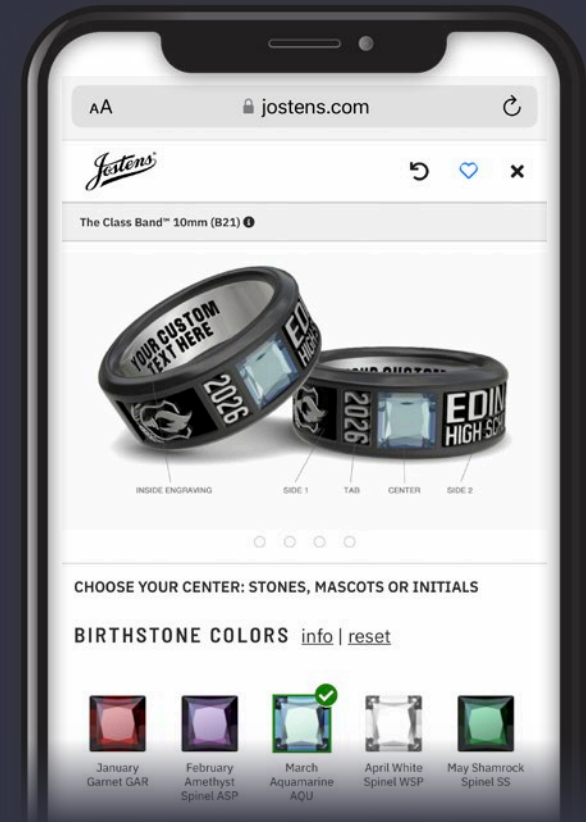

SCAN TO LEARN MORE

GRAB A DISPLAY BOX

Store (and protect!) your class jewelry in an elegant glass-top display box.

TAG US USING #MYJOSTENS

CLOCKWISE FROM TOP LEFT: TRIBUTE - MEN'S (A11), HERCULES - MEN'S (H15), THE CLASS BAND 10MM (B21), SMALL ROMAN NUMERAL WITH STONE (L98), CHANTÉ - WOMEN'S (S66)

Ready to order?

DESIGN YOUR JEWELRY
LET THE CUSTOMIZATION BEGIN

Grab your grad package today.

We've included all of the must-have items for the Class of 2024 in one package. No confusion. No guessing. Just the Senior gear you want.