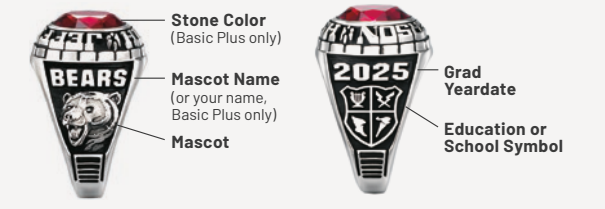

basic rings

Our affordable, pre-designed "Basic" rings feature your school's mascot, symbol and preselected stone color. Engrave your initials on the inner band, to make it officially yours.

If you upgrade to "Basic Plus," you can choose a different center stone. Each ring has a black antique finish for amazing contrast.